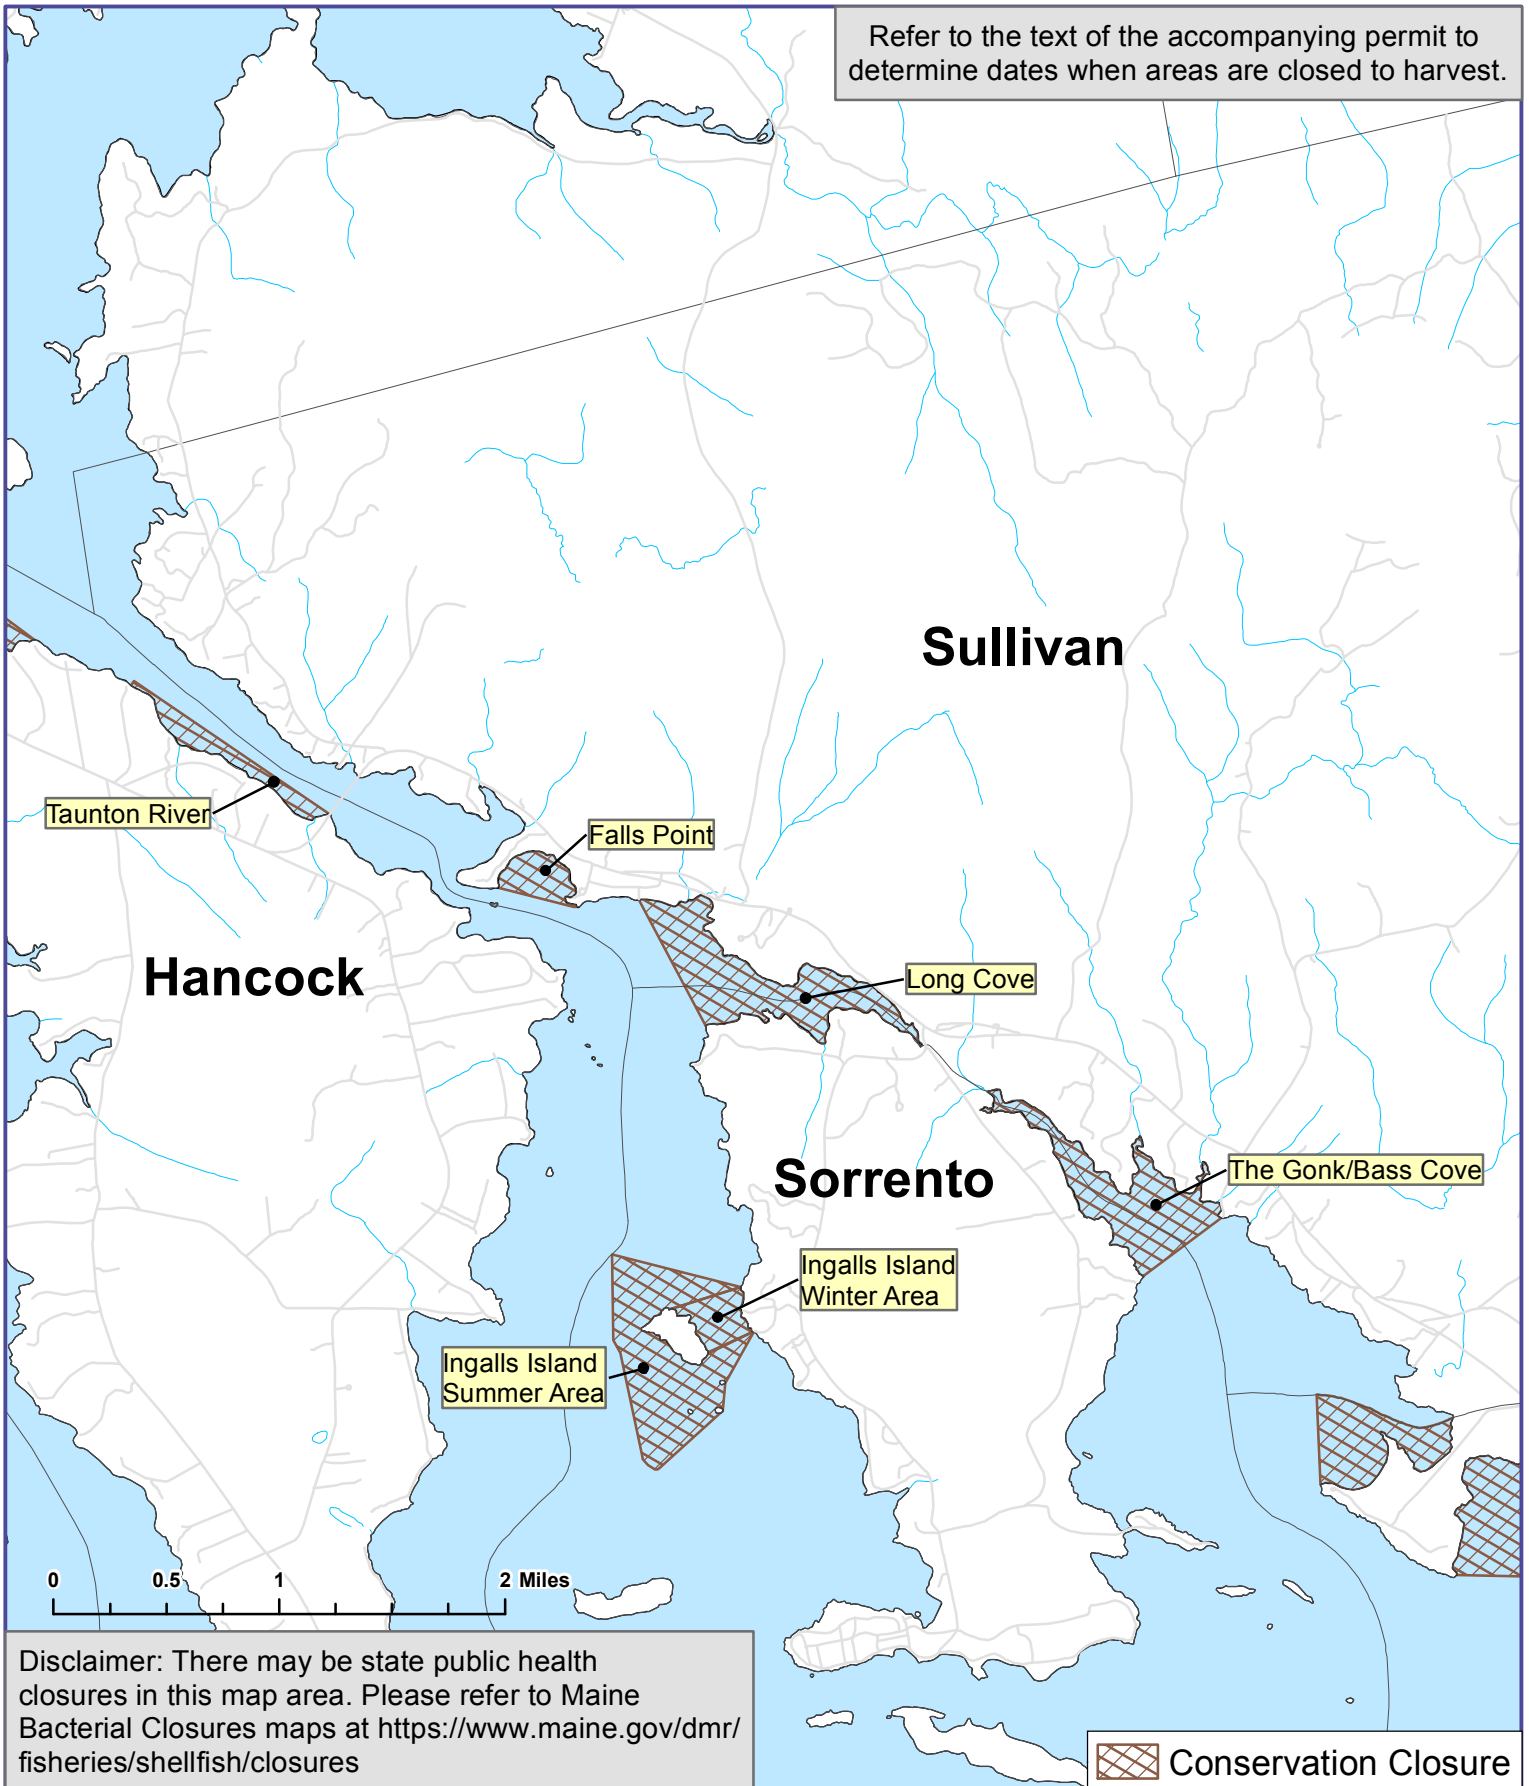

Maine Department of Marine Resources

Trenton, Lamoine, and Hancock

Municipal Conservation Closures

Refer to the text of the accompanying permit to determine dates when areas are closed to harvest.

Maine Department of Marine Resources

Hancock, Sullivan, Sorrento

Municipal Conservation Closures

Refer to the text of the accompanying permit to determine dates when areas are closed to harvest.

Disclaimer: There may be state public health closures in this map area. Please refer to Maine Bacterial Closures maps at <https://www.maine.gov/dmr/fisheries/shellfish/closures>

Disclaimer: There may be state public health closures in this map area. Please refer to Maine Bacterial Closures maps at <https://www.maine.gov/dmr/fisheries/shellfish/closures>