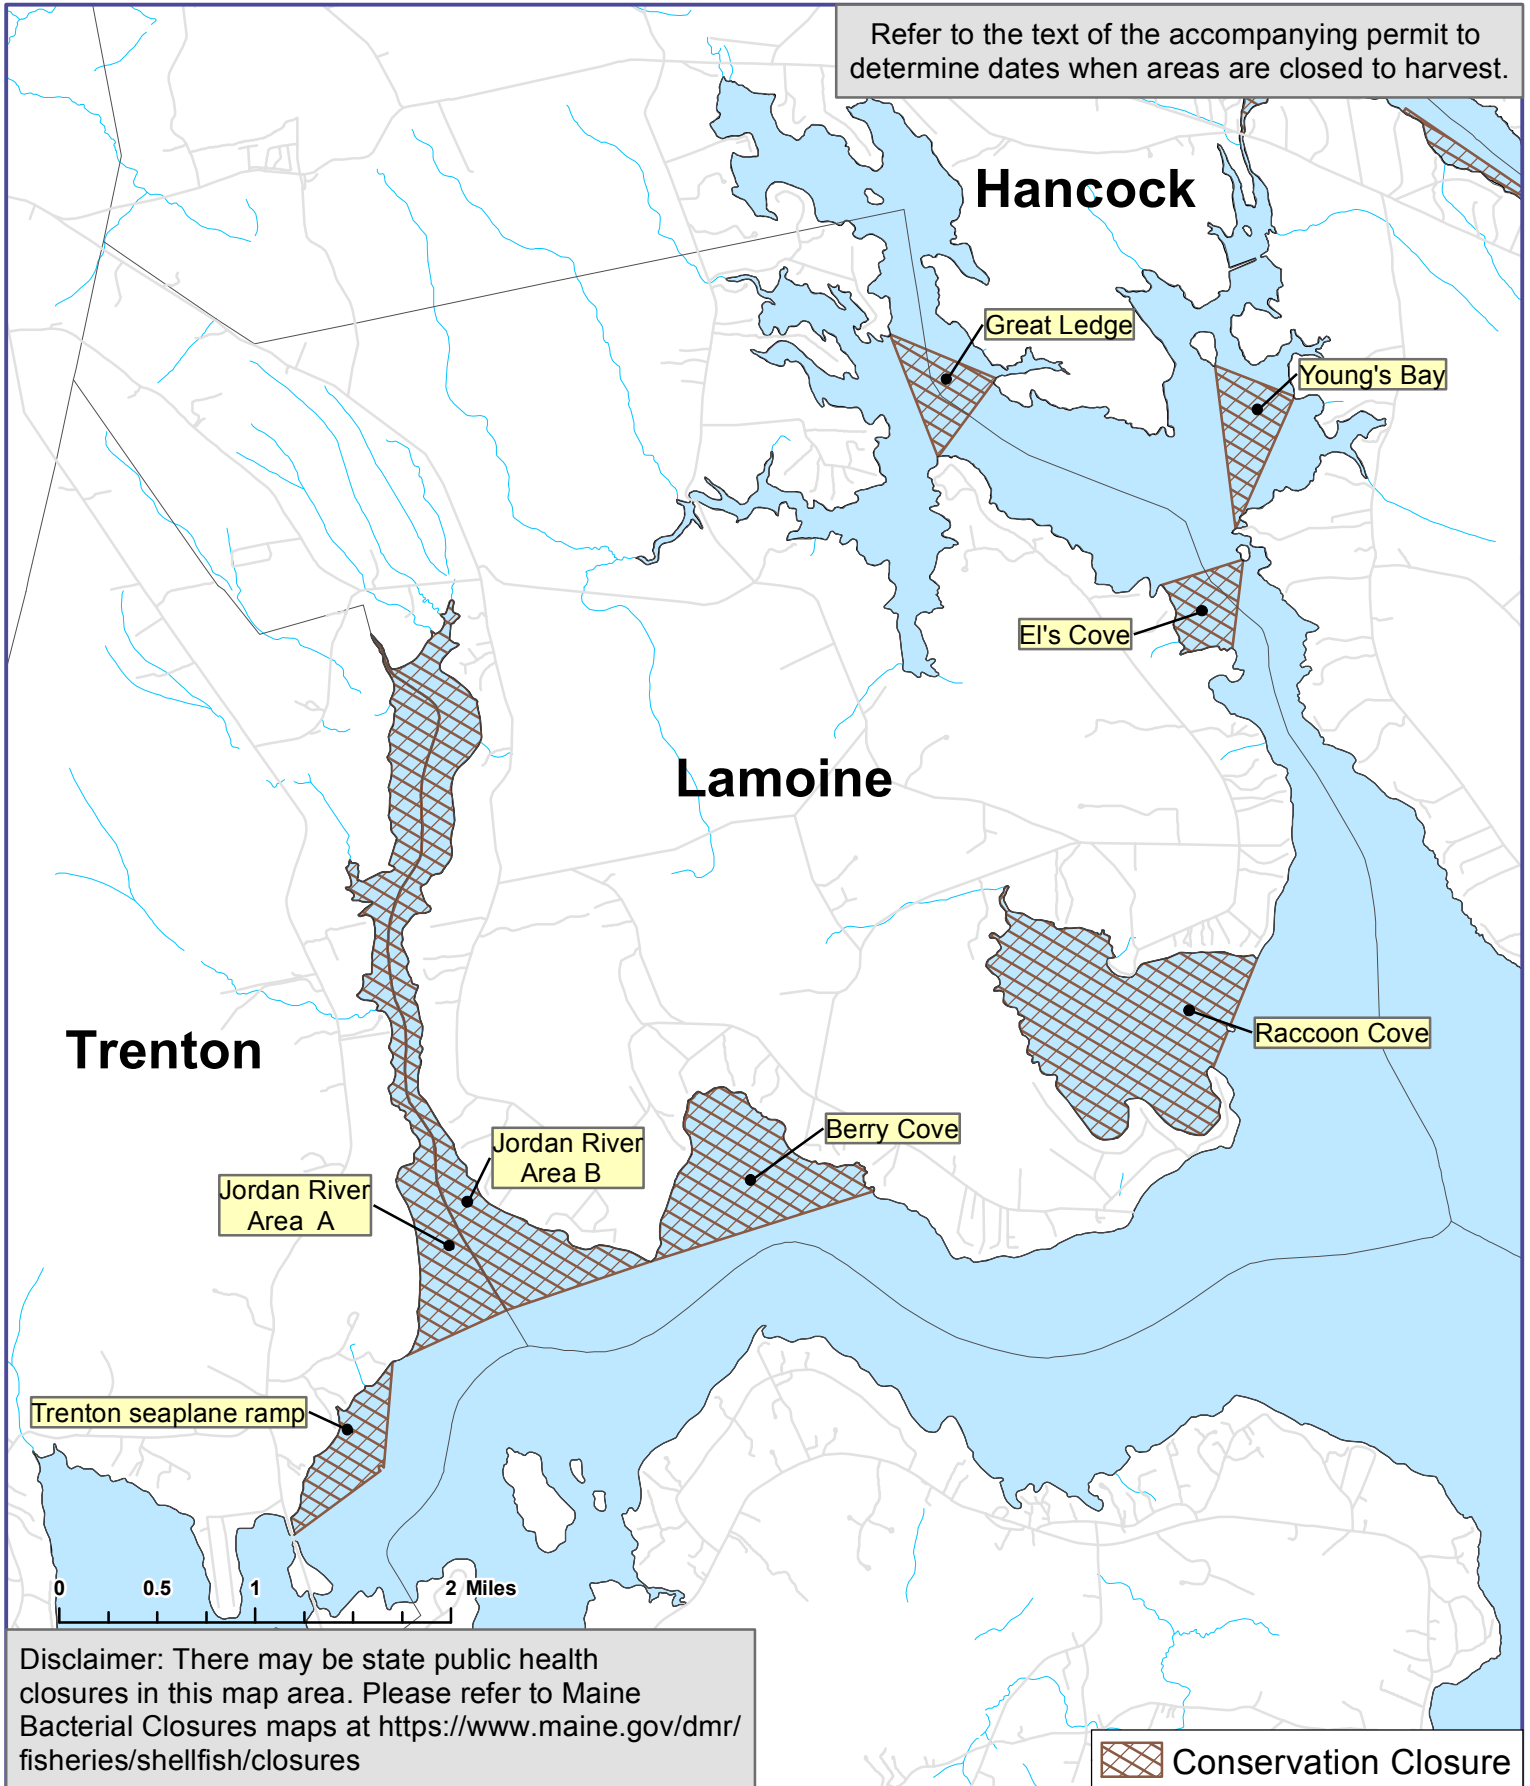

Maine Department of Marine Resources

Trenton, Lamoine, and Hancock

Municipal Conservation Closures

Refer to the text of the accompanying permit to determine dates when areas are closed to harvest.

Maine Department of Marine Resources

Hancock, Sullivan, Sorrento

Municipal Conservation Closures

Refer to the text of the accompanying permit to determine dates when areas are closed to harvest.

Disclaimer: There may be state public health closures in this map area. Please refer to Maine Bacterial Closures maps at <https://www.maine.gov/dmr/fisheries/shellfish/closures>

Disclaimer: There may be state public health closures in this map area. Please refer to Maine Bacterial Closures maps at <https://www.maine.gov/dmr/fisheries/shellfish/closures>